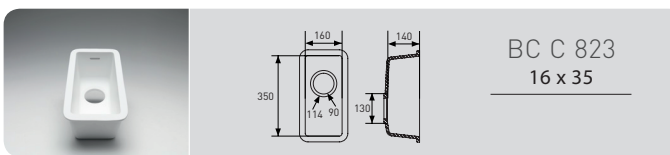

KITCHEN ↑

Depth 125 mm

3-Way Series (Snow White 1100)

WASHBASINS BY KRION® LUX